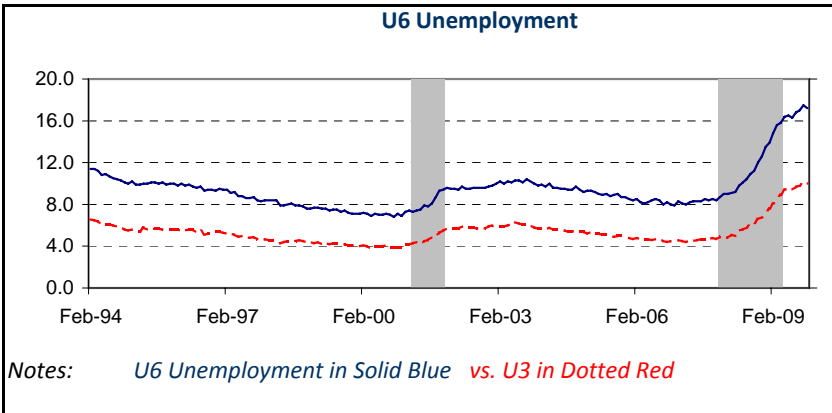

Special Topic: Unemployment

Non Farm Payrolls

Current:	Recent Data Points:	
Nov-2009	Oct-2009	Sep-2009
-11	-111	-139

U6 Unemployment

Current:	Recent Data Points:	
Nov-2009	Oct-2009	Sep-2009
17.2	17.5	17.0

Monster.com Index

Current:	Recent Data Points:	
Nov-2009	Oct-2009	Sep-2009
119	120	119.0

*Gray Area reflects peak to trough of prior recessions (Source: NBER)