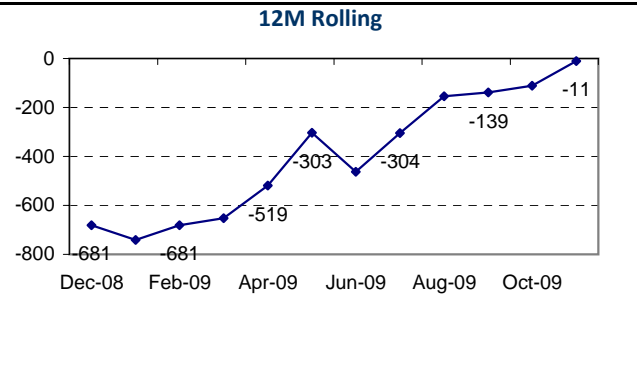

Special Topic: Unemployment

Non Farm Payrolls

Current:	Recent Data Points:	
Nov-2009	Oct-2009	Sep-2009
-11	-111	-139

U6 Unemployment

Current:	Recent Data Points:	
Nov-2009	Oct-2009	Sep-2009
17.2	17.5	17.0

Monster.com Index

Current:	Recent Data Points:	
Nov-2009	Oct-2009	Sep-2009
119	120	119.0

*Gray Area reflects peak to trough of prior recessions (Source: NBER)