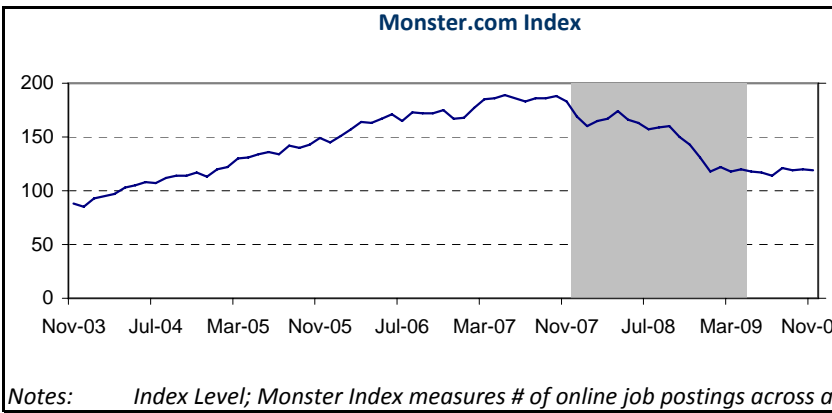

Special Topic: Unemployment

Non Farm Payrolls

Current:	Recent Data Points:	
Nov-2009	Oct-2009	Sep-2009
-11	-111	-139

U6 Unemployment

Current:	Recent Data Points:	
Nov-2009	Oct-2009	Sep-2009
17.2	17.5	17.0

Monster.com Index

Current:	Recent Data Points:	
Nov-2009	Oct-2009	Sep-2009
119	120	119.0

*Gray Area reflects peak to trough of prior recessions (Source: NBER)