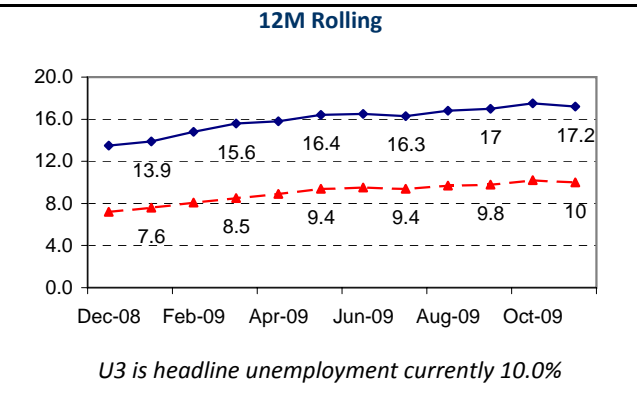

Special Topic: Unemployment

Non Farm Payrolls

Current:	Recent Data Points:	
Nov-2009	Oct-2009	Sep-2009
-11	-111	-139

U6 Unemployment

Current:	Recent Data Points:	
Nov-2009	Oct-2009	Sep-2009
17.2	17.5	17.0

Monster.com Index

Current:	Recent Data Points:	
Nov-2009	Oct-2009	Sep-2009
119	120	119.0

*Gray Area reflects peak to trough of prior recessions (Source: NBER)