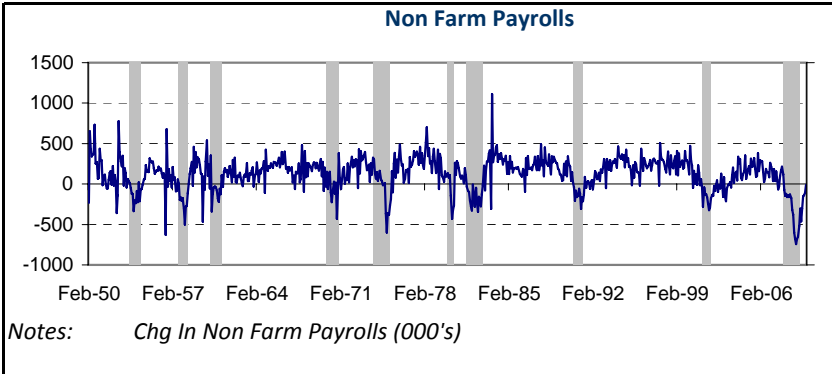

Special Topic: Unemployment

Non Farm Payrolls

Current:	Recent Data Points:	
Nov-2009	Oct-2009	Sep-2009
-11	-111	-139

U6 Unemployment

Current:	Recent Data Points:	
Nov-2009	Oct-2009	Sep-2009
17.2	17.5	17.0

Monster.com Index

Current:	Recent Data Points:	
Nov-2009	Oct-2009	Sep-2009
119	120	119.0

*Gray Area reflects peak to trough of prior recessions (Source: NBER)